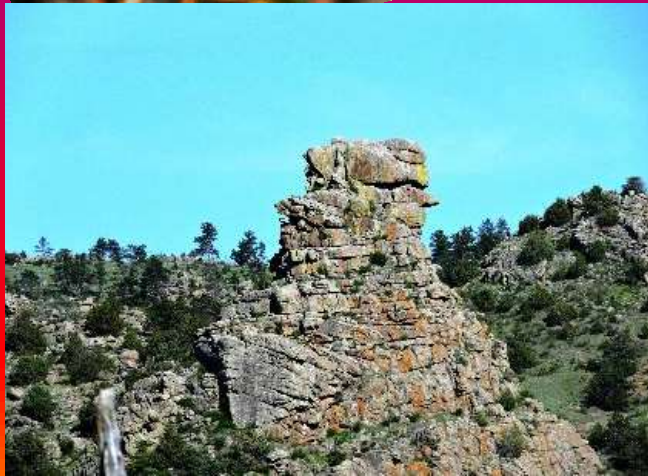

Upper right: Angie Anderson's dog Buster looks for his bone, McNey Hill area, fall 2012  
Lower left: Fall at Eagle's Nest  
Contributed by Mary Torrez

Shambhala vista

Sarah Judson

Out the ranch window

Sheila Baker

Julie Burness

From Dorena  
Grim

Snow in Livermore 2013

Cat-faced spider

Sunset in Livermore  
2013

Taken by Kathy Packard's Critter Cam

Photos Taken by Kathy Packard: Miscellany

Cattle drive, February 2013, on CR80C

The pictures on this page were taken by Scott Burnworth and were submitted on behalf of Club member Cheryl Rennels.

Antelope on the run, fall 2013

Autumn snowfall, October 2013  
Livermore Mountain on left

Mares and foals grazing in pasture along  
CR80C, summer 2013